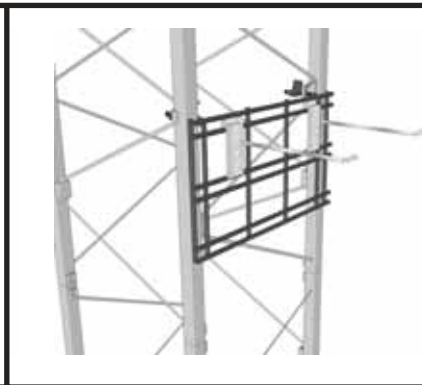

##### FEATURES:

Attaches to truss for adding  
slatwall type faceouts, hooks and  
shelf brackets.  
Design Flexibility  
Heavy Duty Construction

**For...** Mounting  
Faceouts

**For...** Mounting  
Hooks