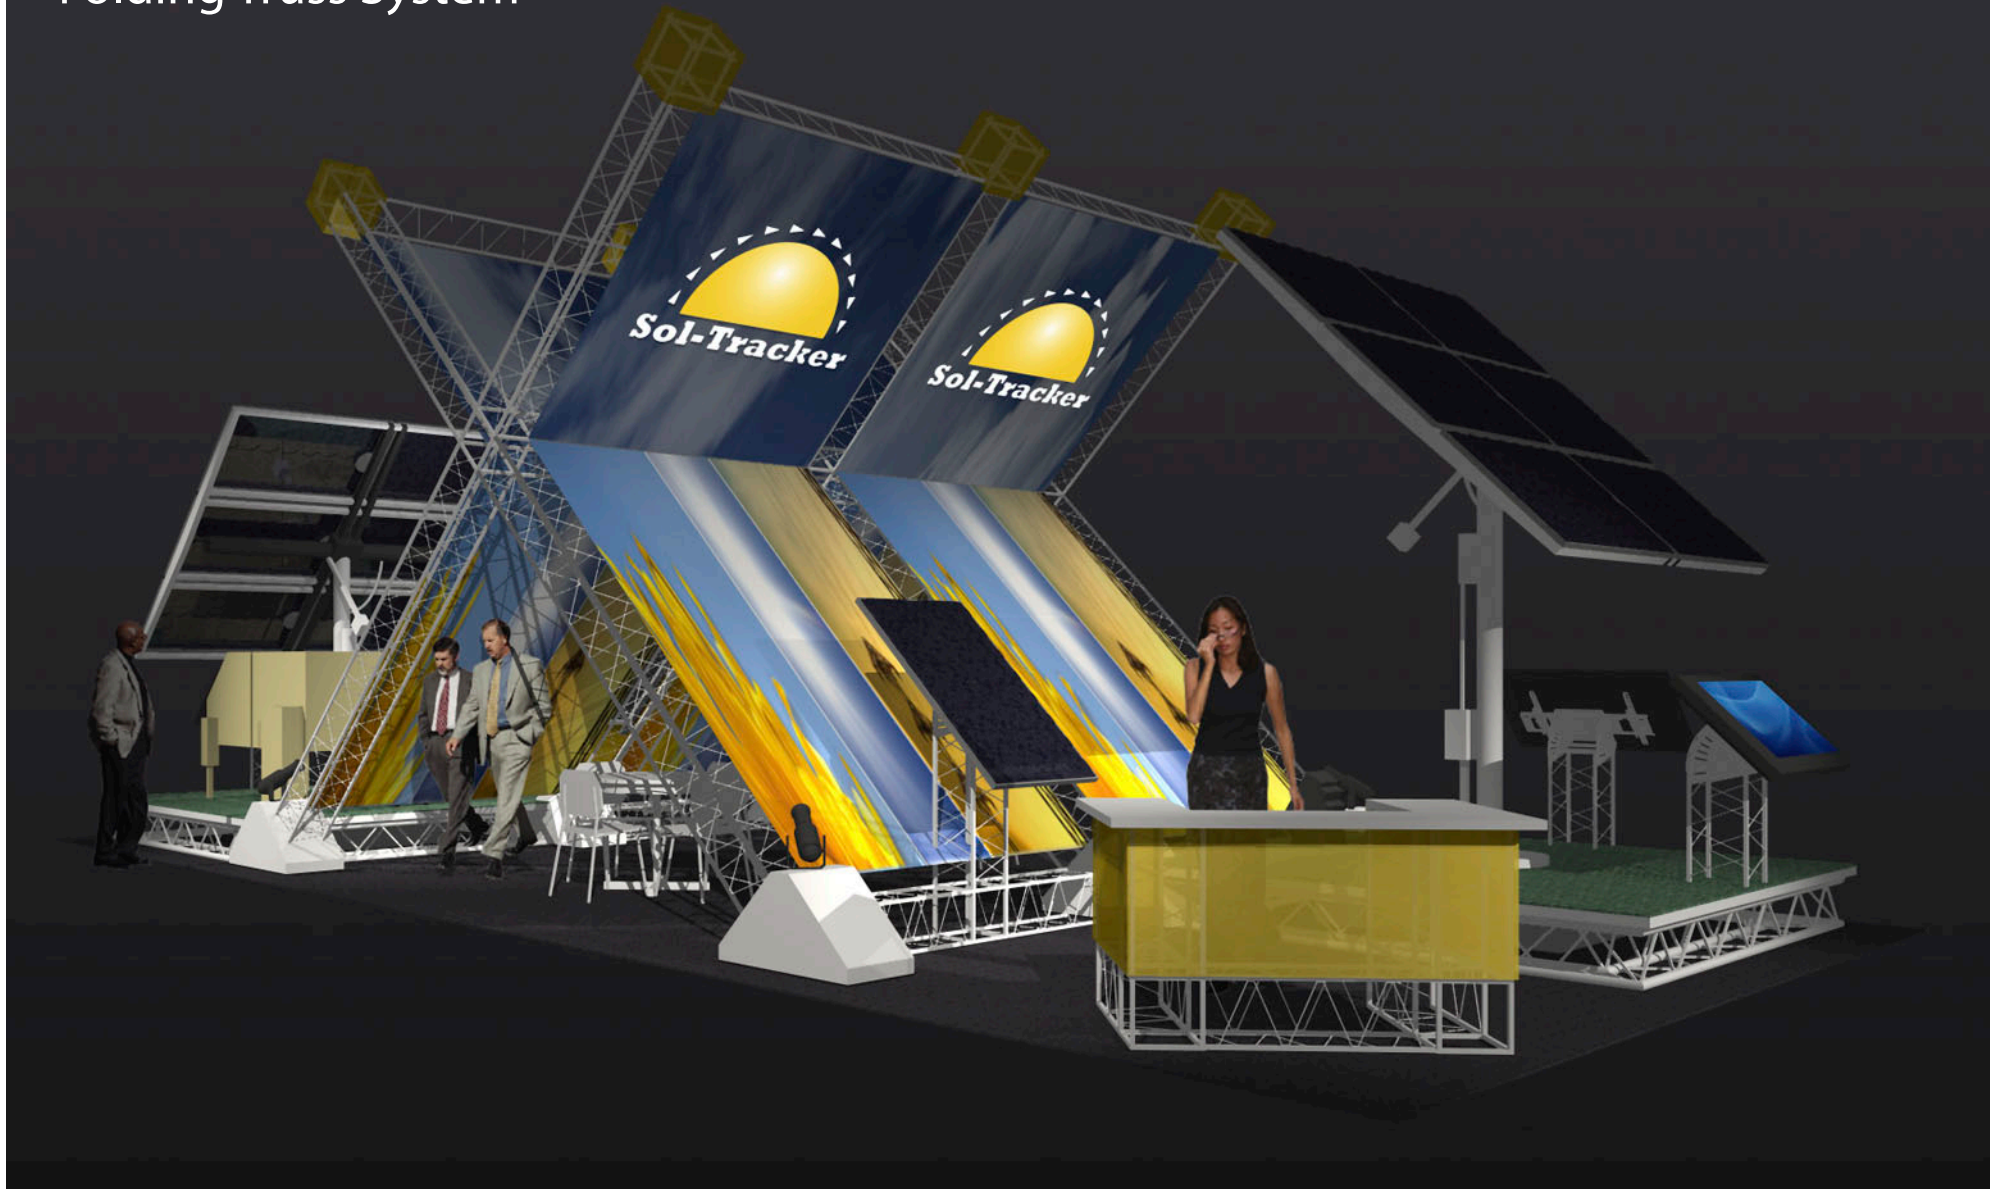

STOWaway®

PAT. US 6,715,255 B2

Folding Truss System

Design Ideas for Tradeshows

3D Vectorworks CAD files are available for this design

voice: 763.425.1464
800.4681497
fax: 763.425.8205

INTERLOCK®
Interlock Structures International, Inc.

info@interlockstructures.com
www.interlock.biz

STOWaway[®]

PAT. US 6,715,255 B2

Folding Truss System

Design Ideas for Tradeshows

3D Vectorworks CAD files are available for this design

voice: 763.425.1464
800.4681497
fax: 763.425.8205