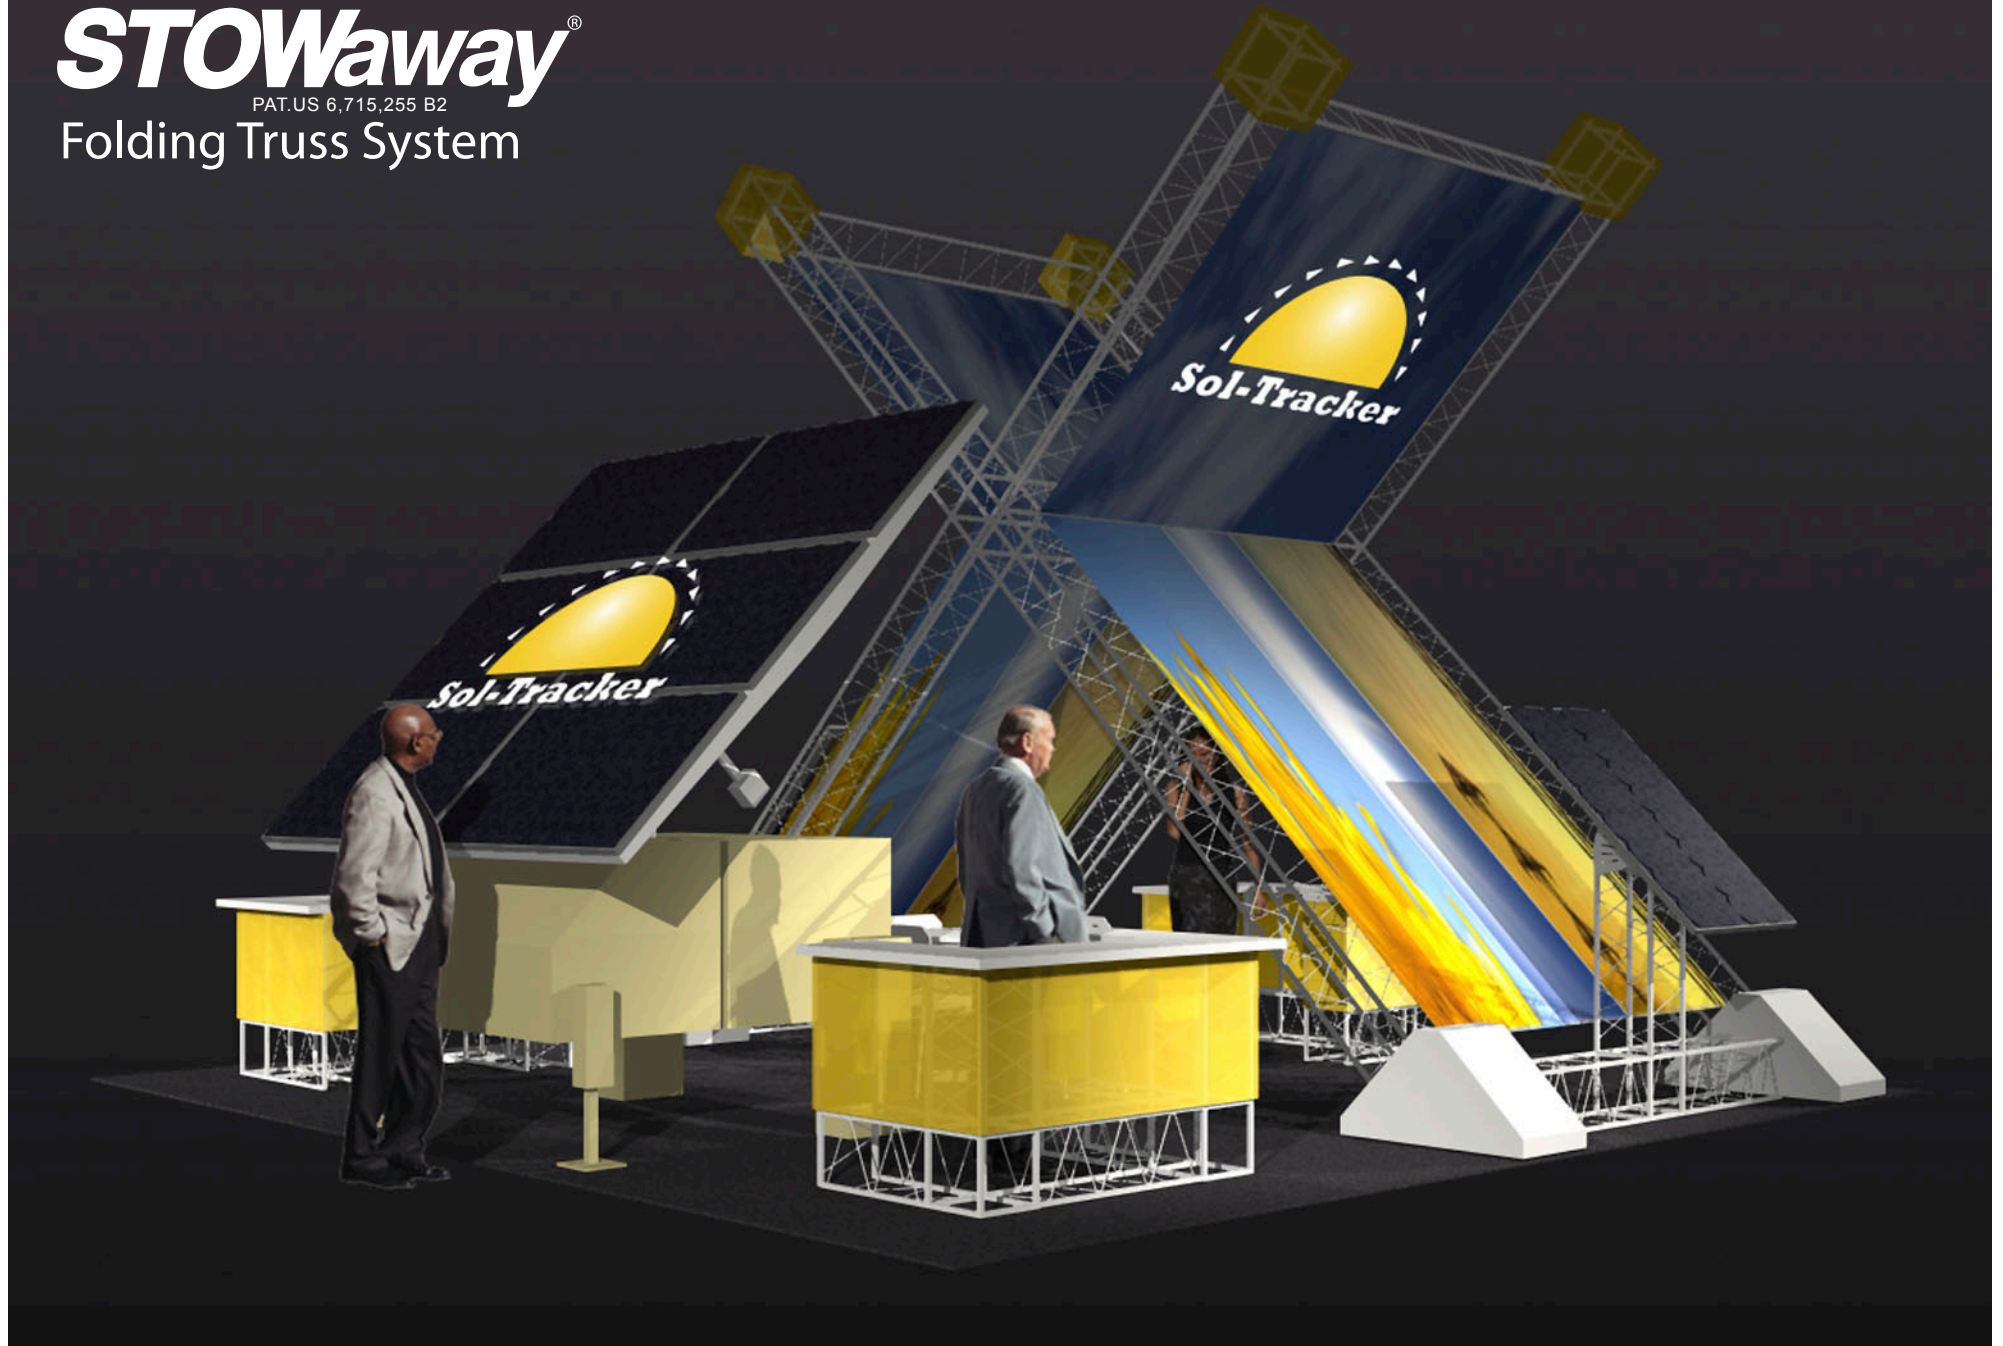

STOWaway®

PAT. US 6,715,255 B2

Folding Truss System

Design Ideas for Tradeshows

3D Vectorworks CAD files are available for this design

voice: 763.425.1464
800.4681497
fax: 763.425.8205

INTERLOCK®
Interlock Structures International, Inc.

info@interlockstructures.com
www.interlock.biz

STOWaway[®]

PAT. US 6,715,255 B2

Folding Truss System

Design Ideas for Tradeshows

3D Vectorworks CAD files are available for this design

voice: 763.425.1464
800.4681497
fax: 763.425.8205