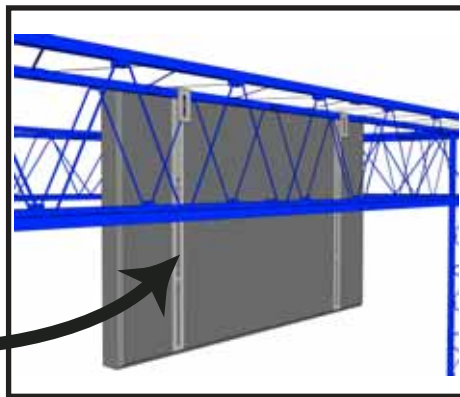

### Flat Screen Hanging Brackets

The Interlock Hanging Brackets works with both STOWaway® and SNAPtruss® box (top mount only) truss systems.

**Part Number SAU39**

##### FEATURES:

Low cost alternative to traditional monitor mounts.  
Displays monitor best without pan, swivel or tilt positions.  
Heavy Duty Construction

Hanging Brackets as seen from behind.

Hanging Brackets as seen from above.