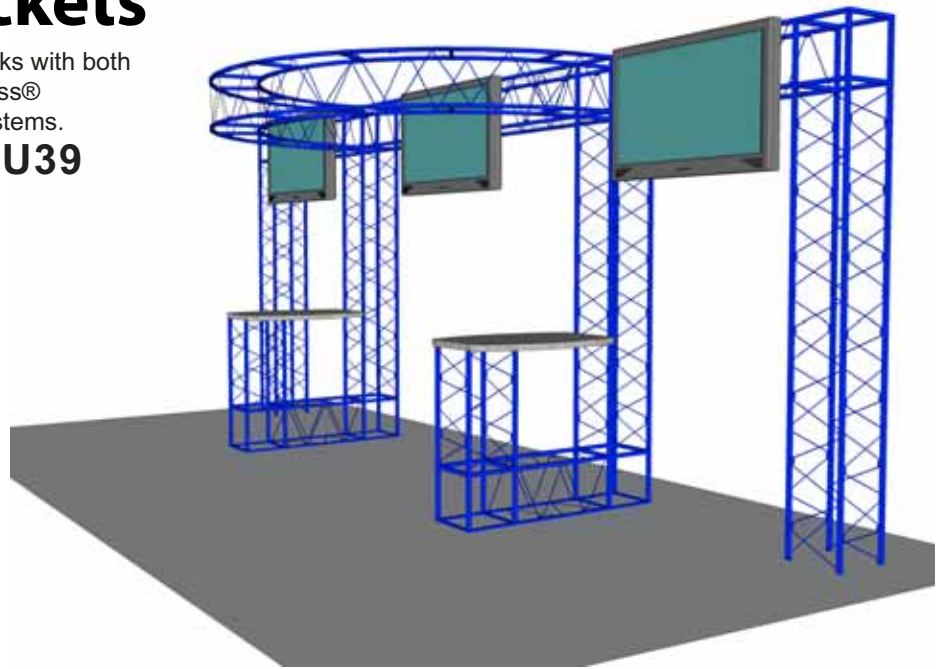

STOWaway®

Folding Truss System

PAT.US 6,715,255 B2

SNAPtruss®

Truss System

PAT.US 4776721

Box truss, top mount only.

Flat Screen Hanging Brackets

The Interlock Hanging Brackets works with both STOWaway® and SNAPtruss® box (top mount only) truss systems.

Part Number SAU39

Specifications

FABRICATION:

Formed Steel
Powdercoated Finishes
Black or Silver Standard

FEATURES:

Low cost alternative to traditional monitor mounts.
Displays monitor best without pan, swivel or tilt positions.
Heavy Duty Construction